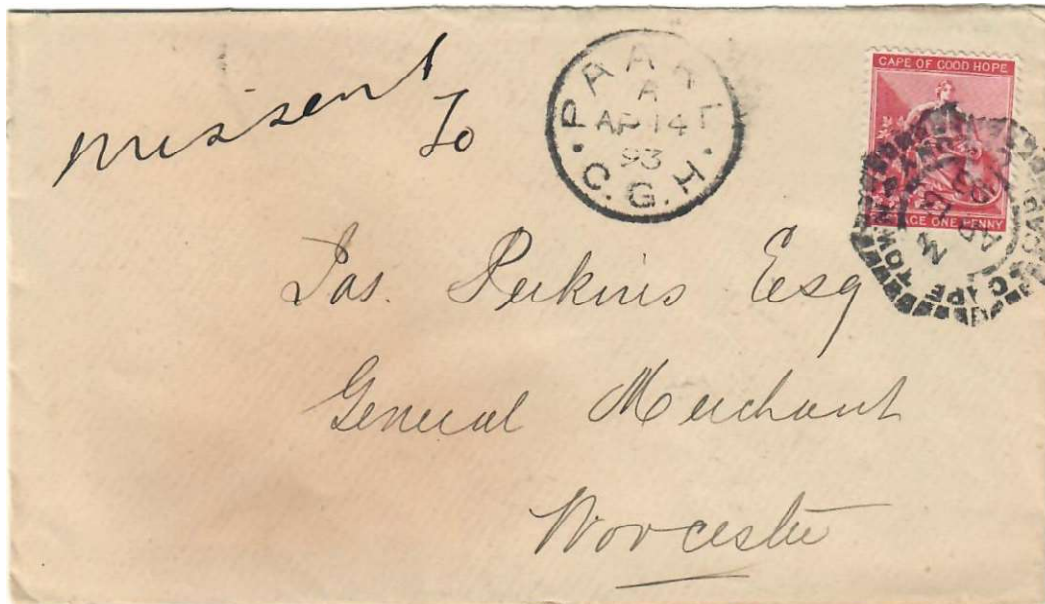

Cape of Good Hope

SPECIAL PURPOSE MARKINGS

MISSENT LETTERS
PAARL

MISSENT TO PAARL

1893 Missent to Paarl cover 1d rate cancelled Cape Town "AP 13 93". Compass Wheel m/s endorsed Missent to with Paarl "AP 14 93" cds adjacent, similar Paarl plus Worcester arrival handstamp on reverse.

MISSENT TO PAARL

Reduced fascimile of the back.

The envelope contains the original letter from Thomson and Watson to Perkins, enclosing also a small envelope with a sugar sample and the cause of the stain at the back of the envelope.